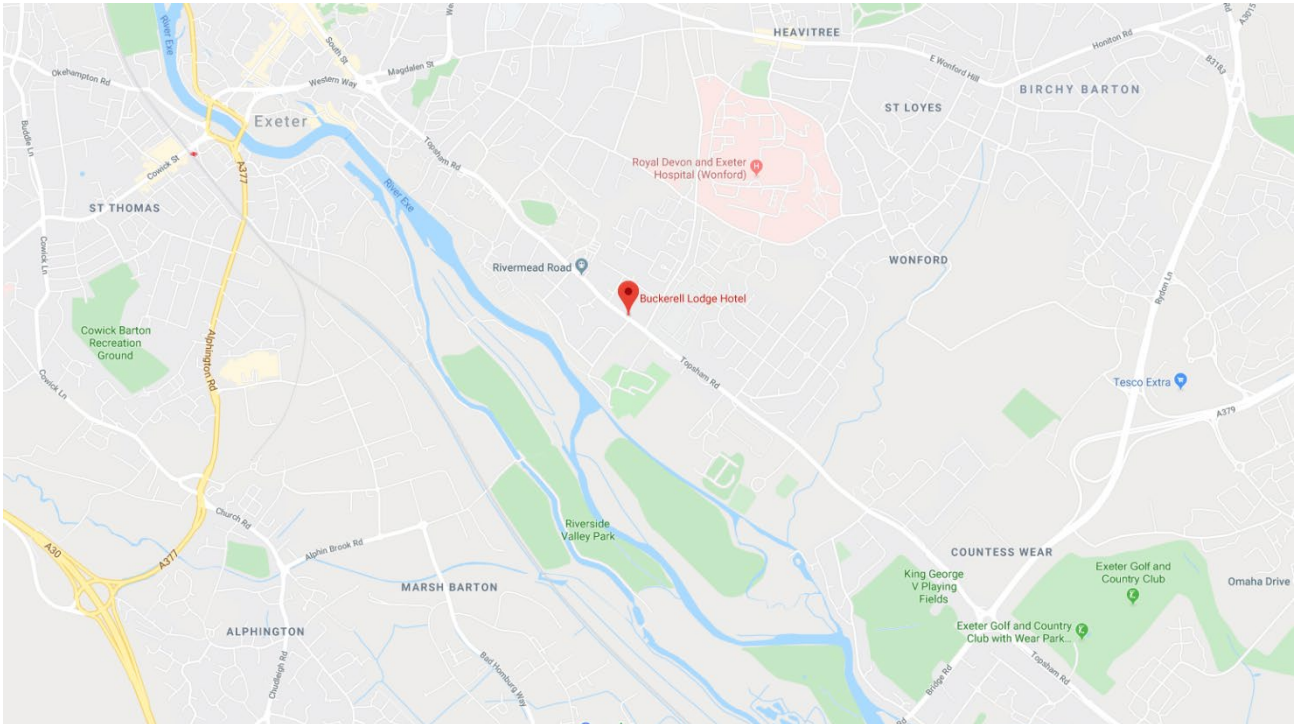

### Directions

#### Driving

The Buckerell Lodge Exeter is ideally located near Junction 30 of the M5, and just 5 miles from Exeter Airport.

#### Train

Exeter St Thomas, 1.5 miles away and approximately a 6 minute drive.

Exeter Central, 2.2 miles away and approximately a 10 minute drive.

### Address

The Buckerell Lodge, Topsham Road, Exeter, Devon, EX2 4SQ